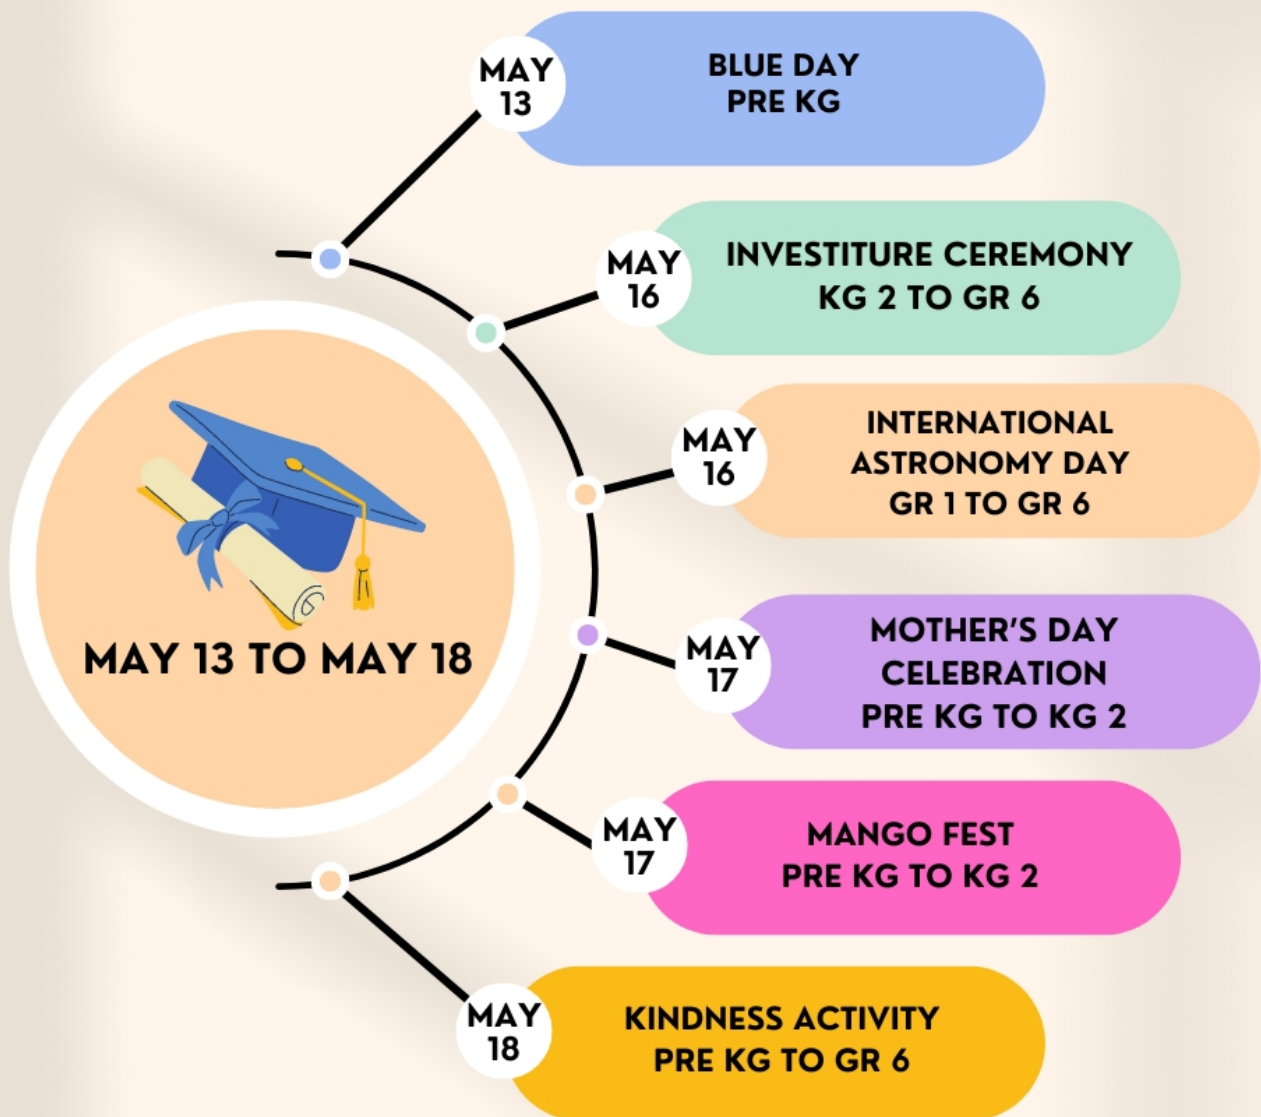

Events taking place in Dewvale this week