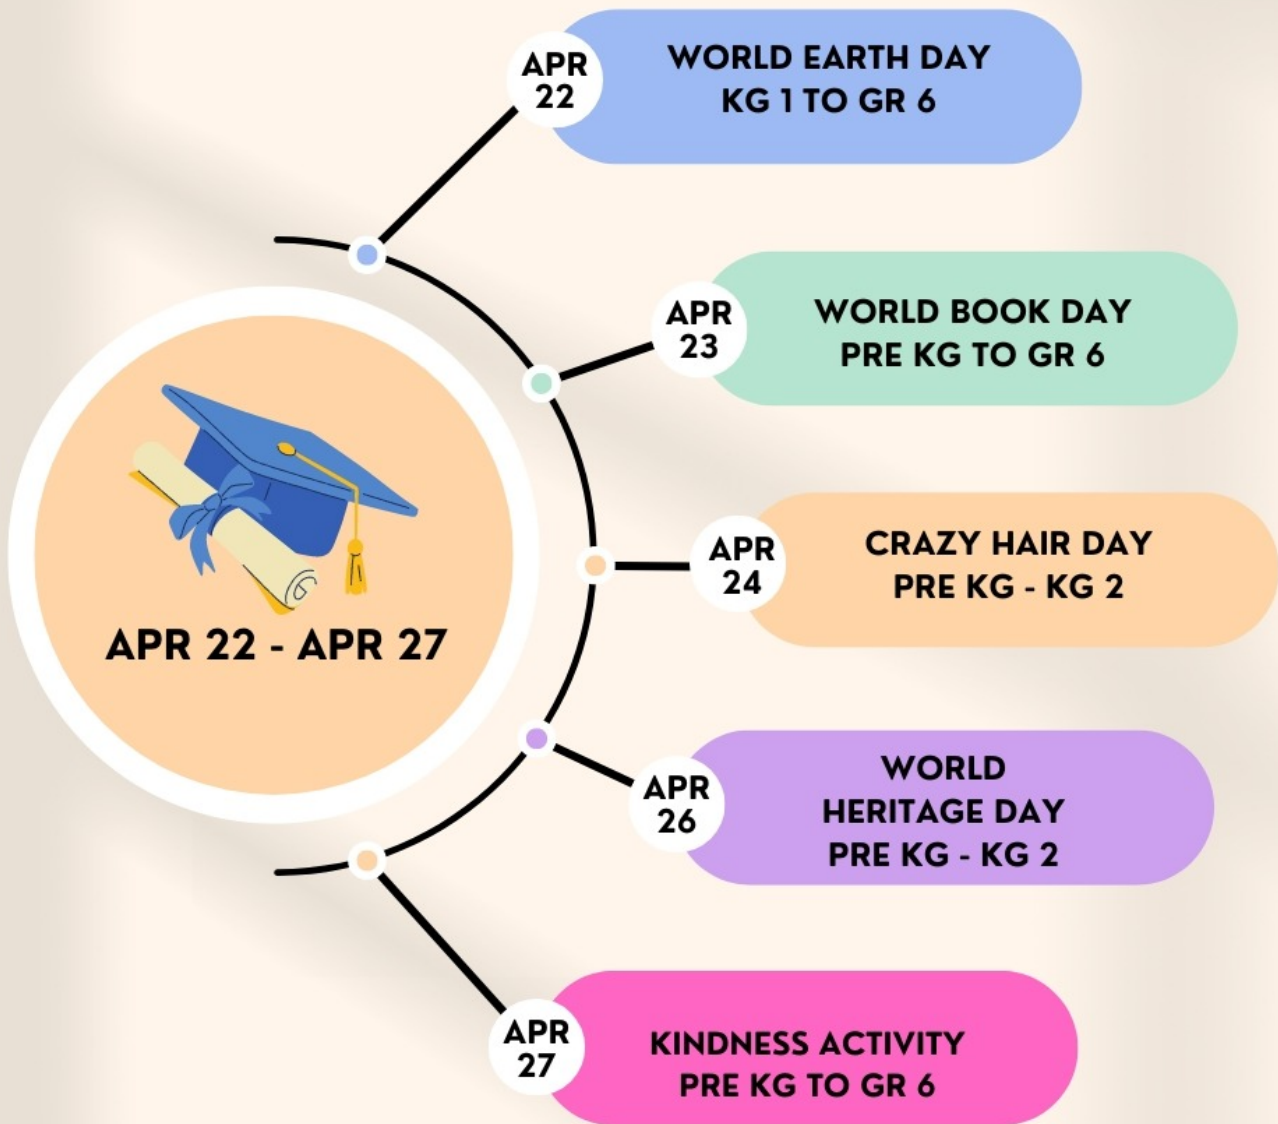

Events taking place in Dewvale this week